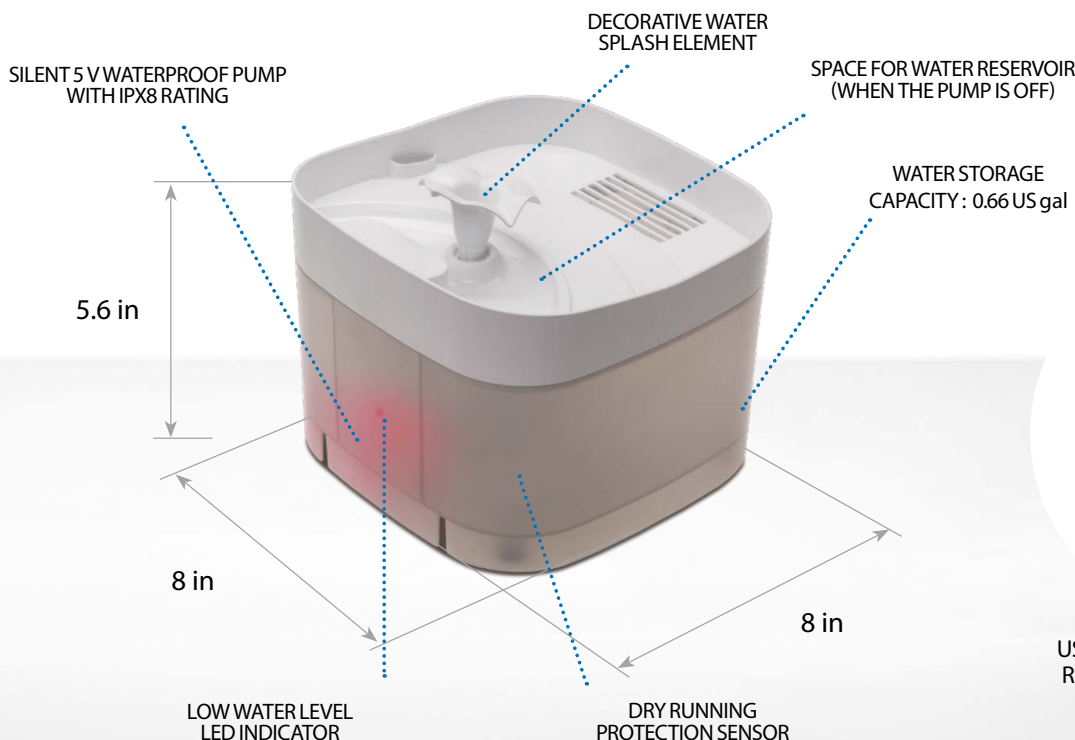

CatSpring is equipped with a function emergency water storage at the top level of the container, ensuring that your pet will have uninterrupted access to water even in the event of a power failure. The way the drinking trough works can be adjusted to your pet's needs. If your pet is intrigued by the movement of the water, you can choose a mode where the water flows from a decorative splash element like a fountain. When the splash element is removed, the water is still moving, but it flows more calmly – it also has a higher oxygen content.

The CatSpring drinking trough is recommended for all cats and dogs, especially the elderly, those suffering from urinary tract disorders, those fed dry food and those who show reluctance to drink water from a traditional bowl. It guarantees your pets constant access to filtered water, which can have a positive impact on their health. Its minimalist, universal design and decorative water splash element make it an original decoration for the apartment. CatSpring is manufactured in Poland, which ensures the quality and safety of materials, serviceability and availability of replaceable filters.

Index number 124165

USE ORIGINAL FOUNTAIN FILTERS.
RECOMMENDED FILTER CHANGE
EVERY 3 WEEKS.